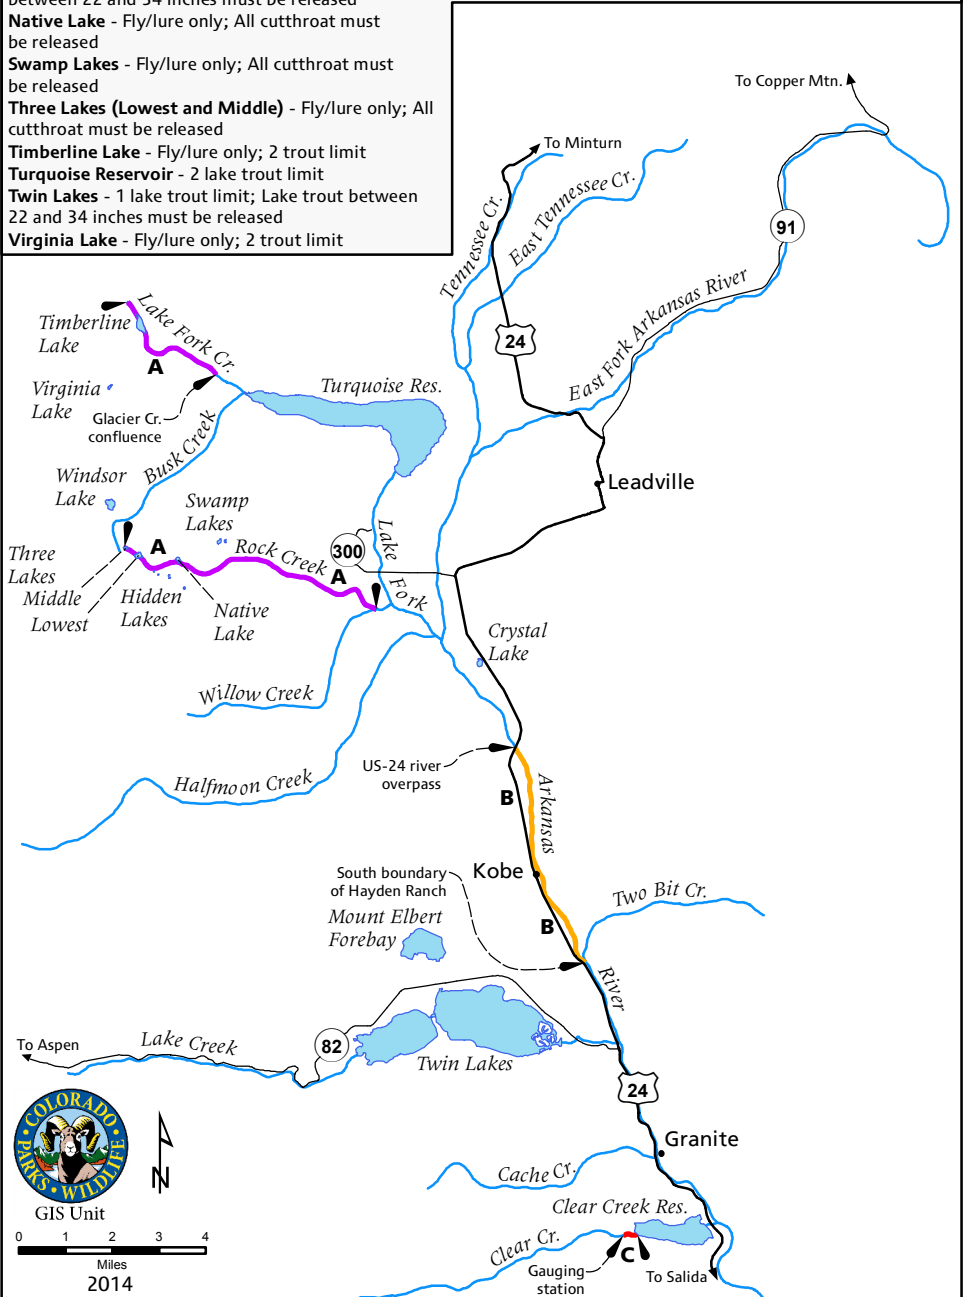

Mount Elbert Forebay - 1 lake trout limit; Lake trout between 22 and 34 inches must be released

Native Lake - Fly/lure only; All cutthroat must be released

Swamp Lakes - Fly/lure only; All cutthroat must be released

Three Lakes (Lowest and Middle) - Fly/lure only; All cutthroat must be released

Timberline Lake - Fly/lure only; 2 trout limit

Turquoise Reservoir - 2 lake trout limit

Twin Lakes - 1 lake trout limit; Lake trout between 22 and 34 inches must be released

Virginia Lake - Fly/lure only; 2 trout limit

River Regulations

Statewide regulations apply to all waters except:

A - Fly/lure only; All cutthroat must be released

B - Fly/lure only; 1 trout limit, maximum 12 inches

C - Snagging kokanee permitted Oct. 1 - Dec. 31

Gold Medal Water - From confluence with Lake Fork of the Arkansas to Parkdale

GIS Unit

2014