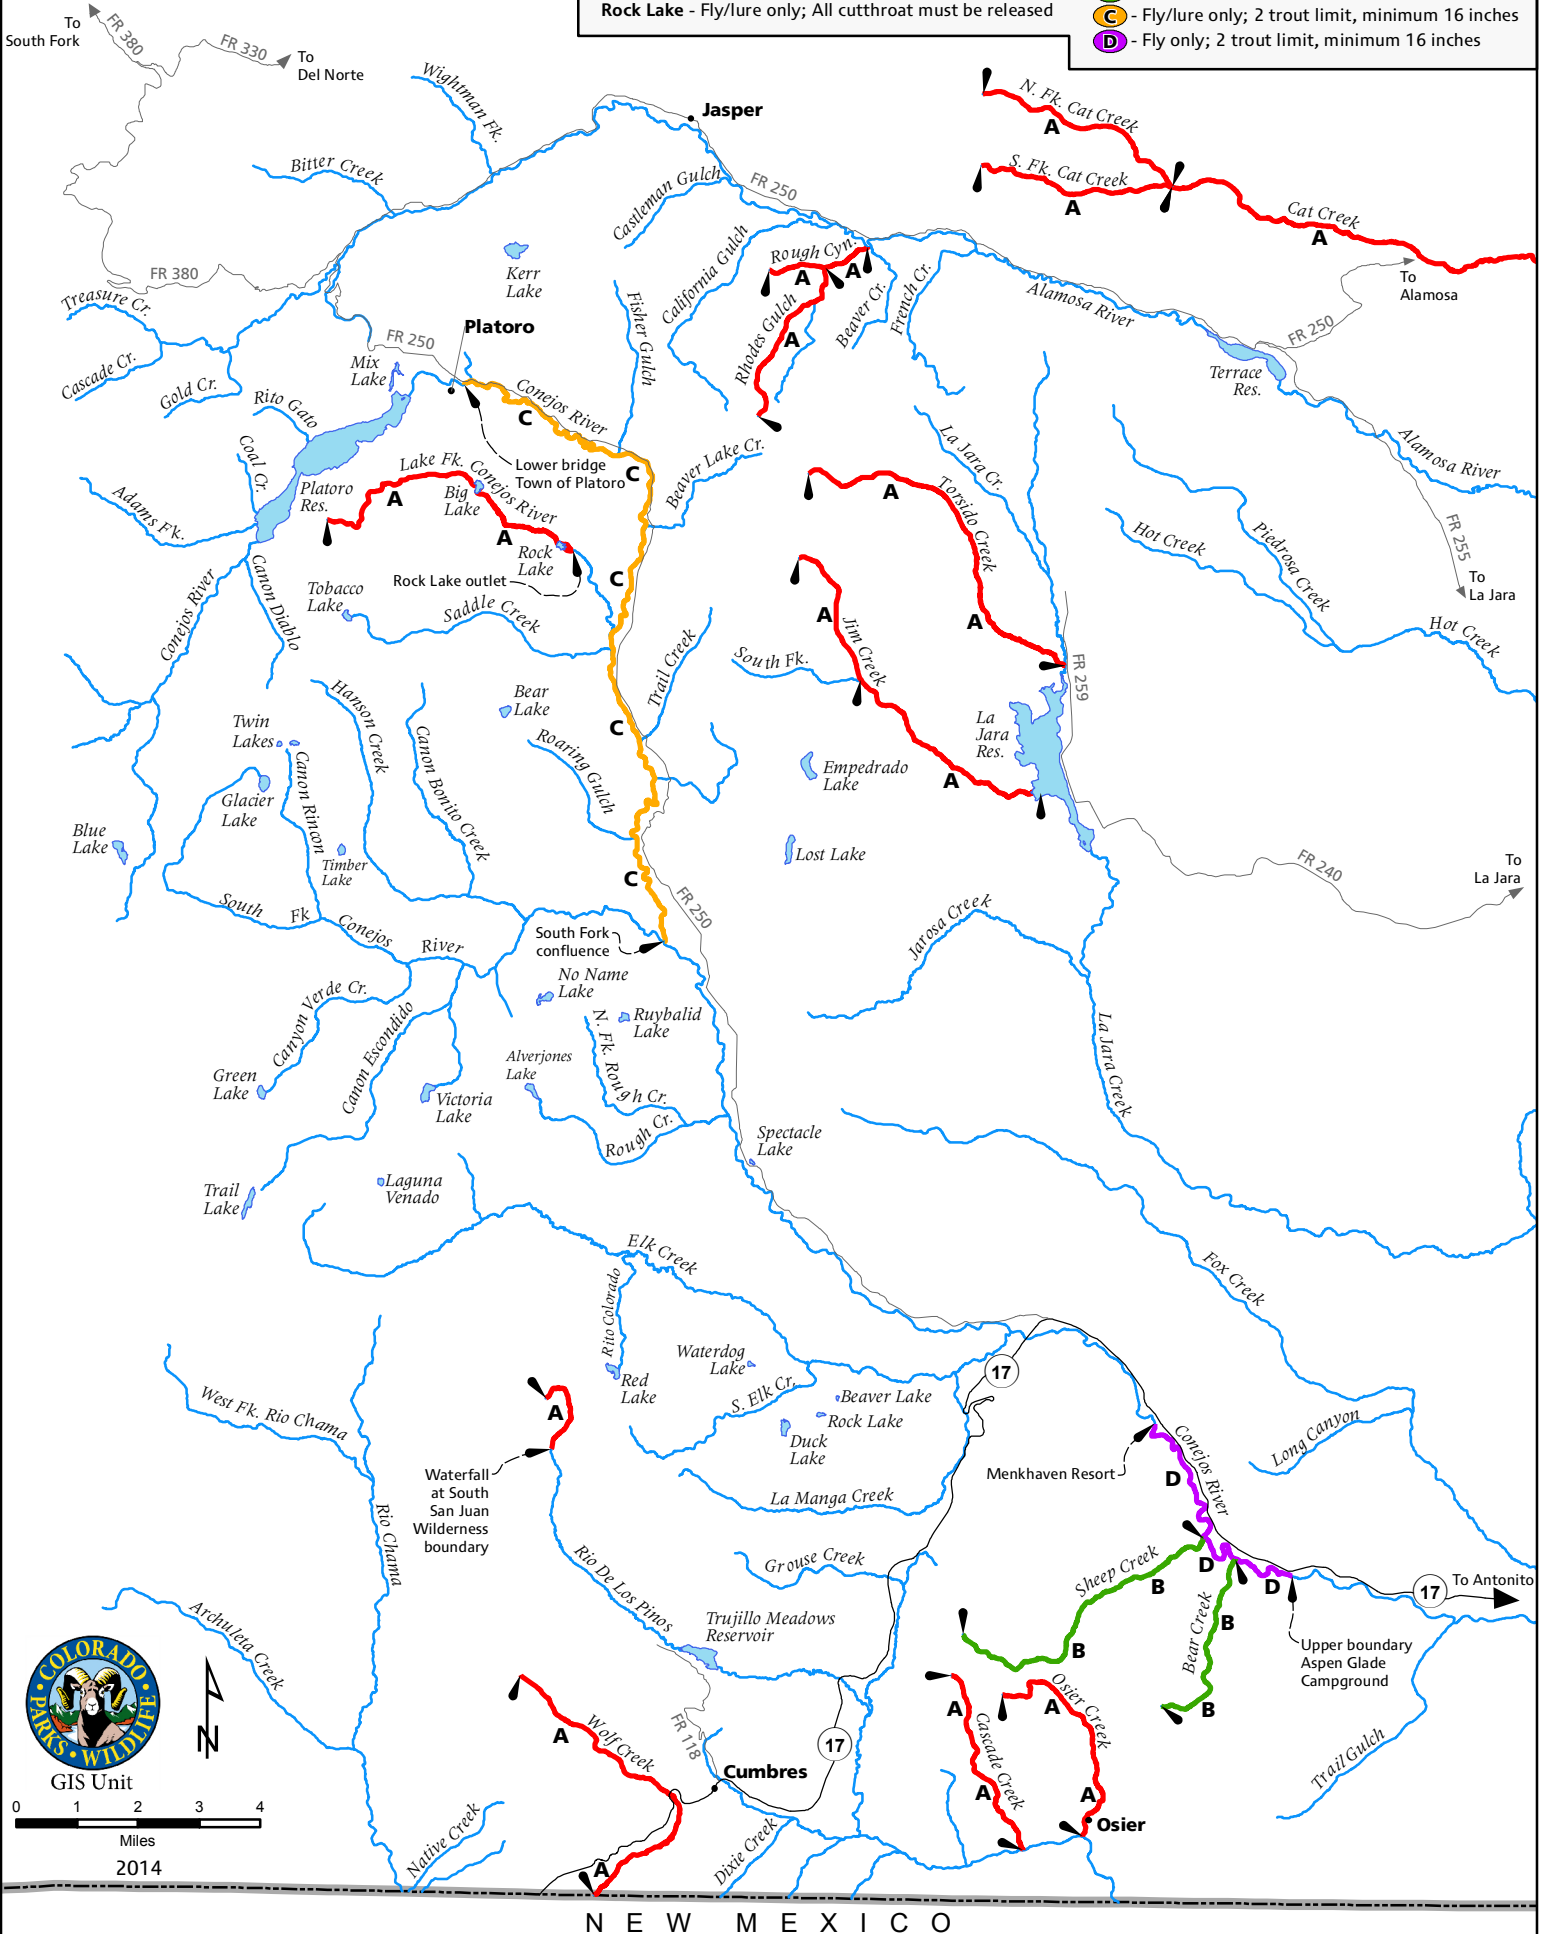

Conejos and Alamosa River Drainages

Lake Regulations

Statewide regulations apply to all waters except:
Big Lake - Fly/lure only; All cutthroat must be released
Kerr Lake - Fly/lure only; 2 trout limit
Rock Lake - Fly/lure only; All cutthroat must be released

River Regulations

Statewide regulations apply to all waters except:
A - Fly/lure only; All cutthroat must be released
B - Fly/lure only; 2 trout limit
C - Fly/lure only; 2 trout limit, minimum 16 inches
D - Fly only; 2 trout limit, minimum 16 inches

GIS Unit

NEW MEXICO